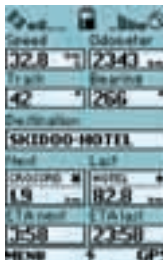

## Navigation

Speed and heading, average and top speed, trip odometer, waypoints and routes, direction, ETA and distance to waypoint. Supports NMEA 0183 interface.